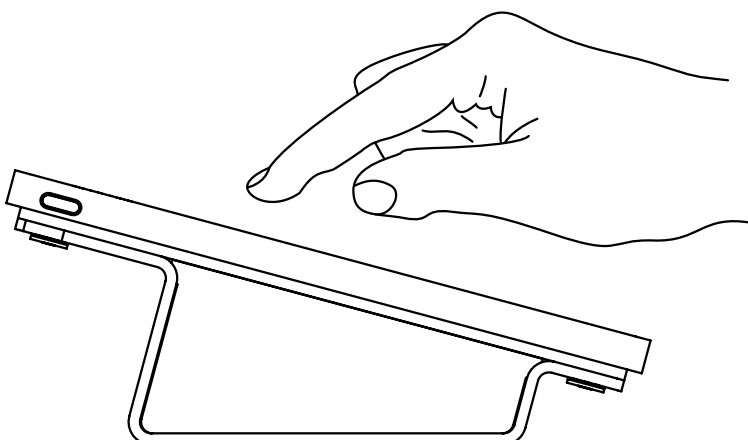

sW15 sWedge

Factsheet

Illustration with sDock Fix A10" and iPad

Product name	sWedge
Short name	sW15
EAN	4260258619874
Description	15° console for mounting the sDock Fix on a wall or desk
Market Entry	August 2020
Compatible	s32, s33, s34, s42, s52, s53
Content	sWedge two sets of equipment feet - non-slip and hard screws, nuts
Material	black anodized aluminum
Dimensions	238 x 166 x 53 mm (HxWxD)
Weight	450g
Packaging	Wrapped in cardboard
Customs tariff no.	8302 5000
Country of origin	Germany